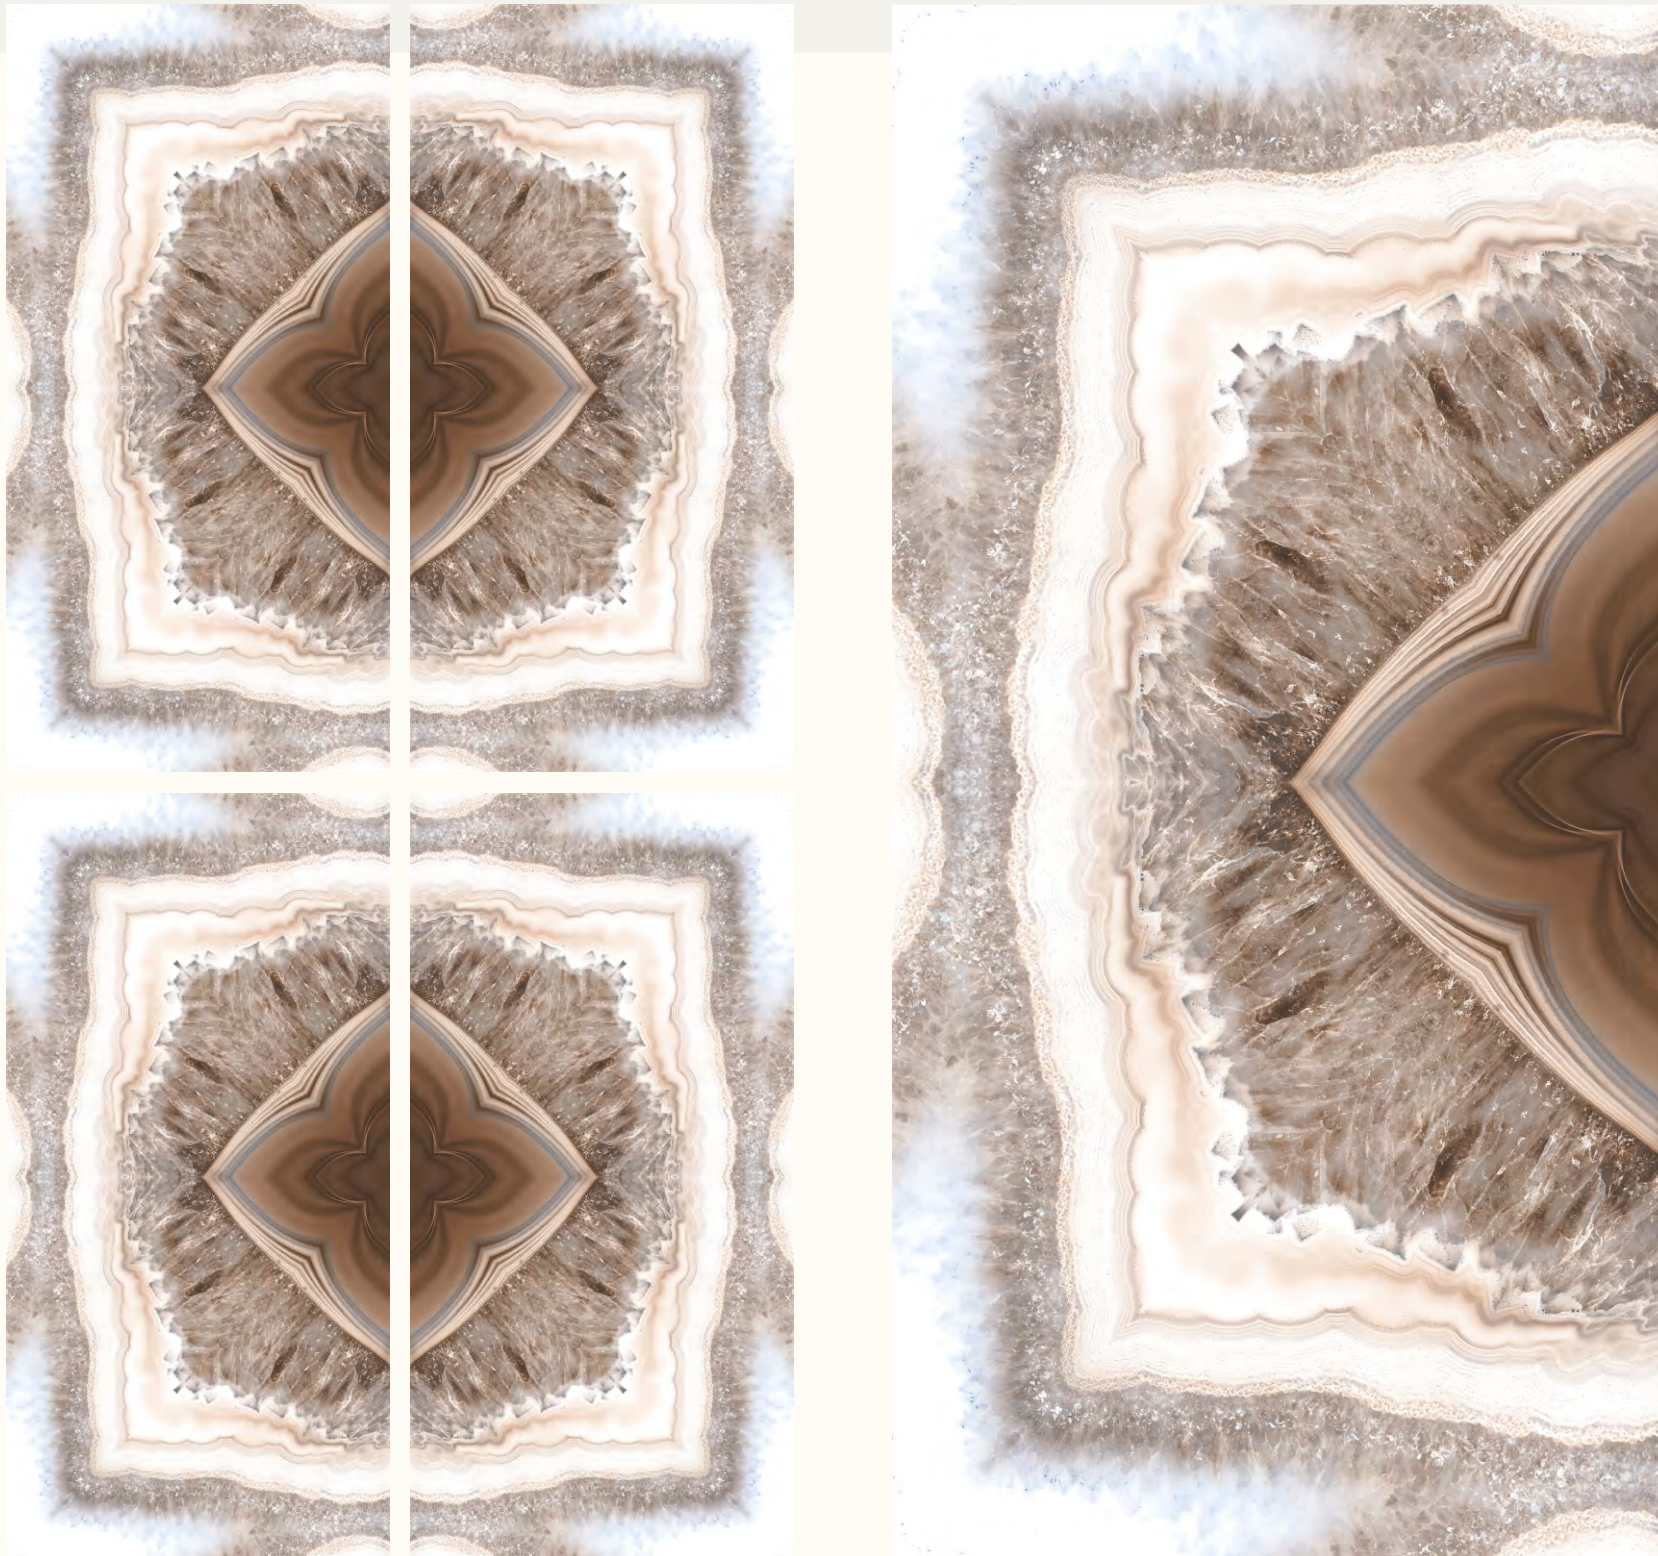

COLAR NATURAL

FINISH
GLOSSY

SIZE
600x1200mm

Scan for Virtual

[← BACK TO INDEX](#)