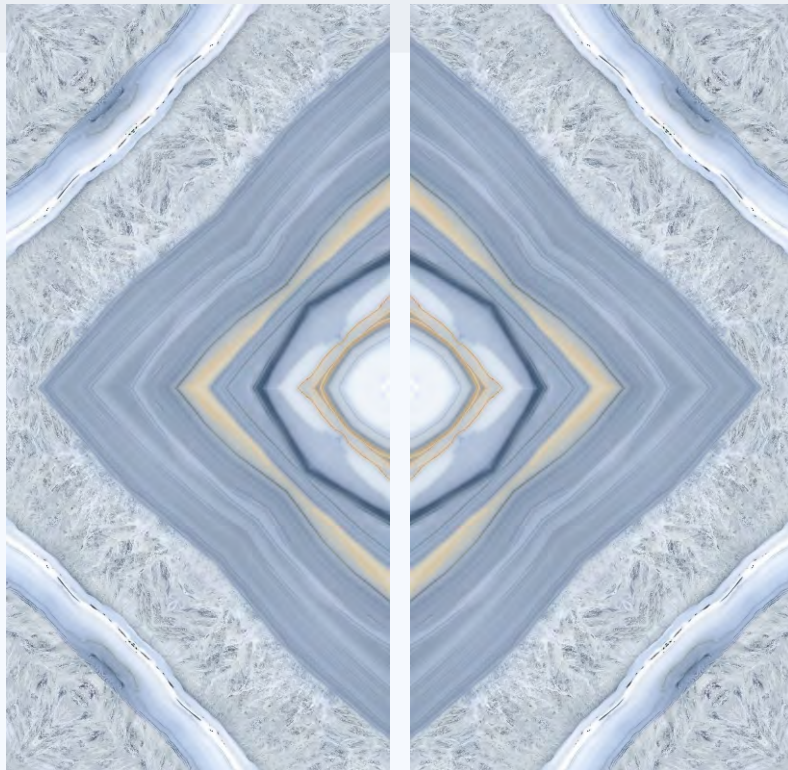

FINISH
GLOSSY

SIZE
600x1200mm

Scan for Virtual

[← BACK TO INDEX](#)

ZESTER BLUE

FINISH
GLOSSY

SIZE
600x1200mm

Scan for Virtual