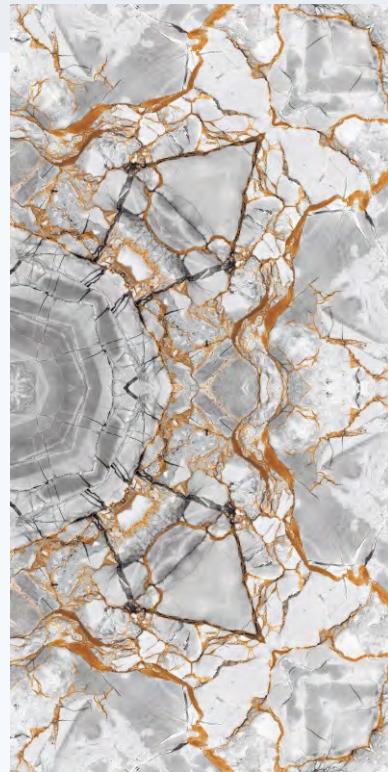

VOLTAGE GREY

**FINISH
GLOSSY**

**SIZE
600x1200mm**

Scan for Virtual

[← BACK TO INDEX](#)