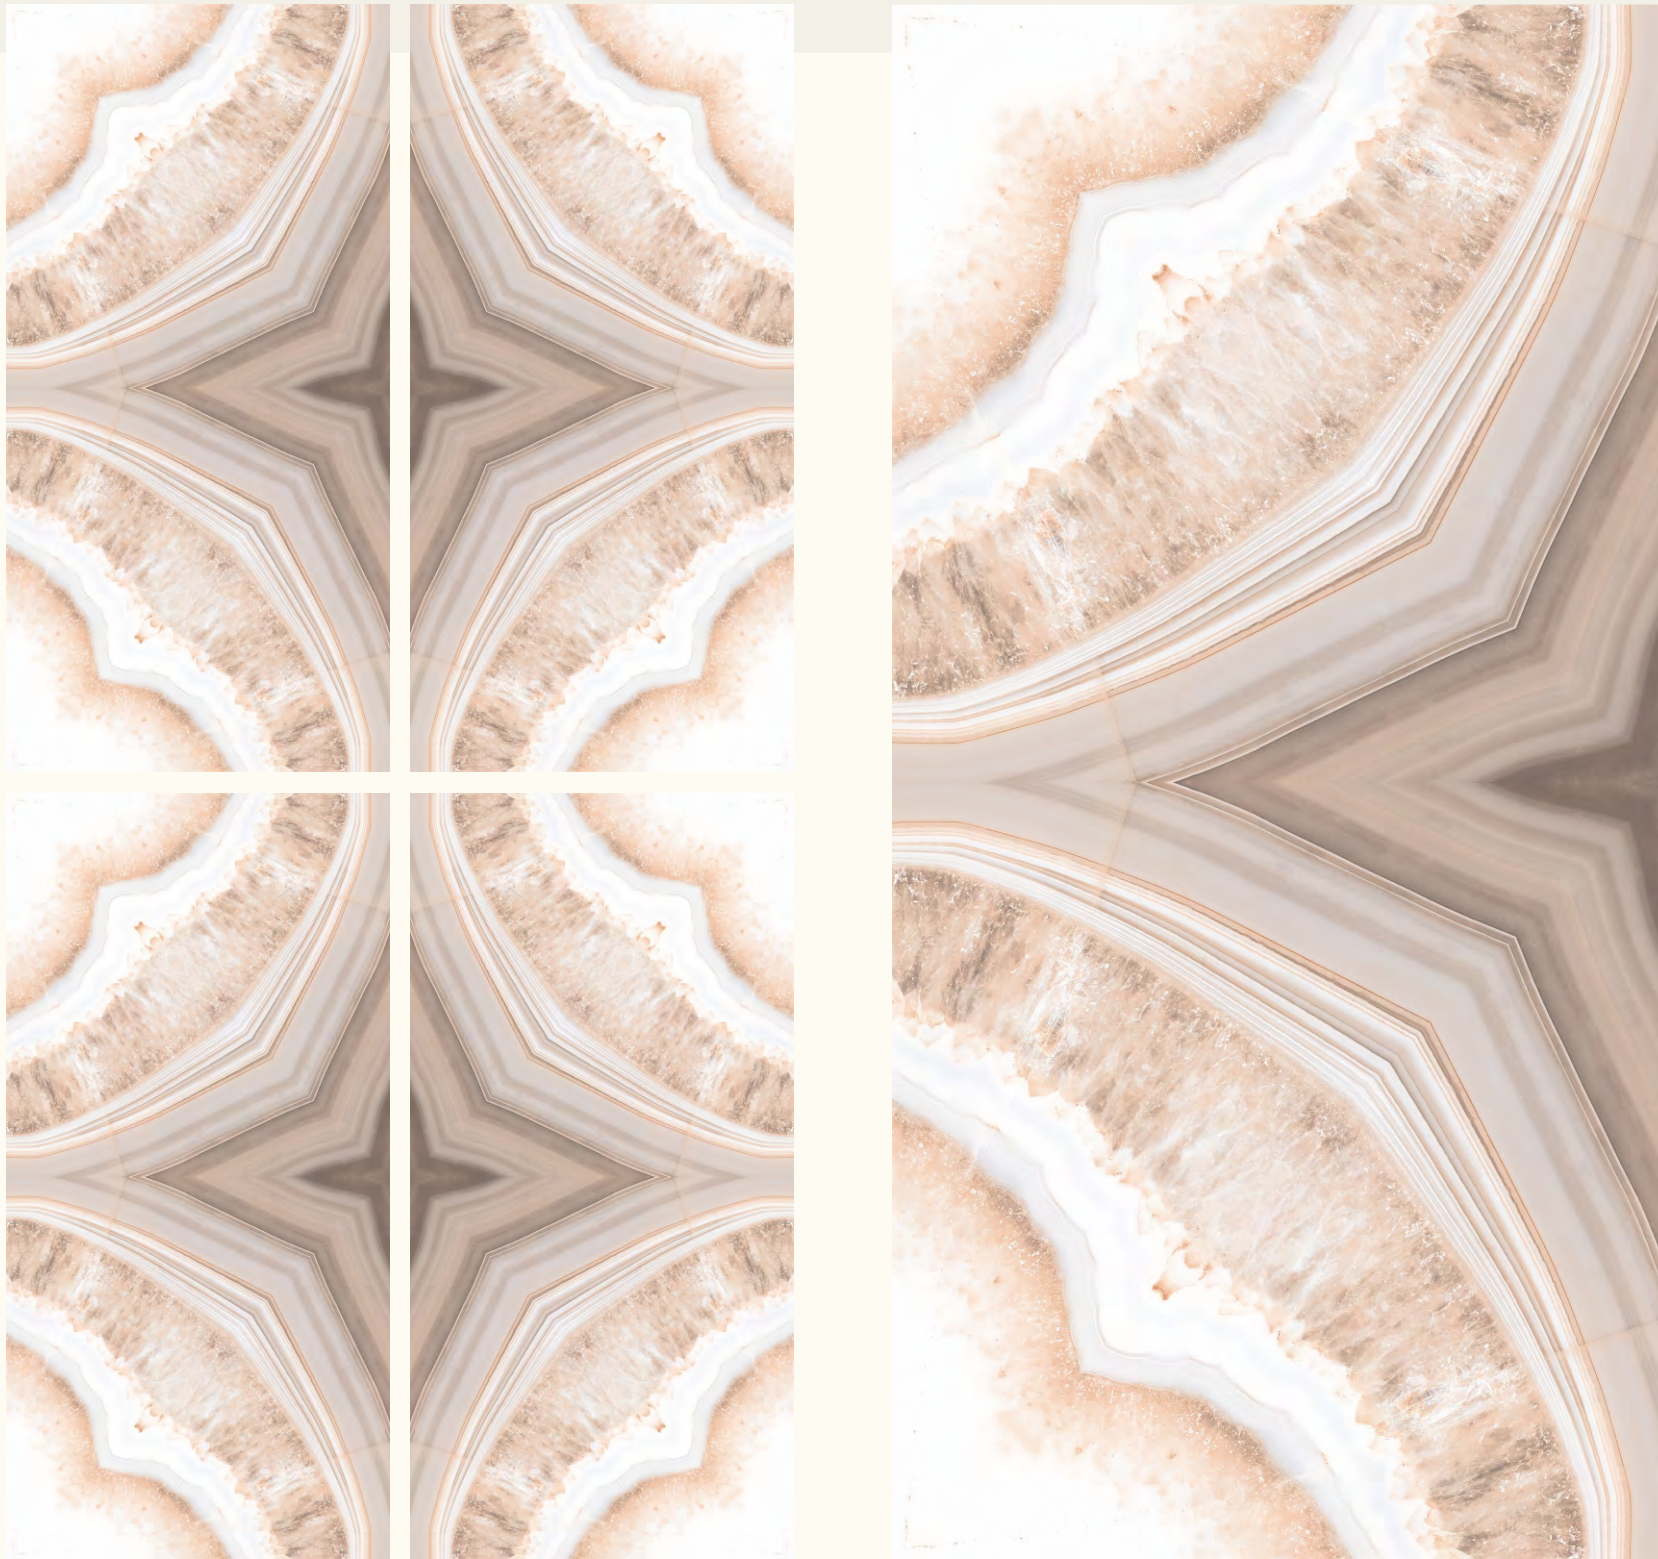

FINISH
GLOSSY

SIZE
600x1200mm

Scan for Virtual

[← BACK TO INDEX](#)

OCEAN MINT

FINISH
GLOSSY

SIZE
600x1200mm

Scan for Virtual