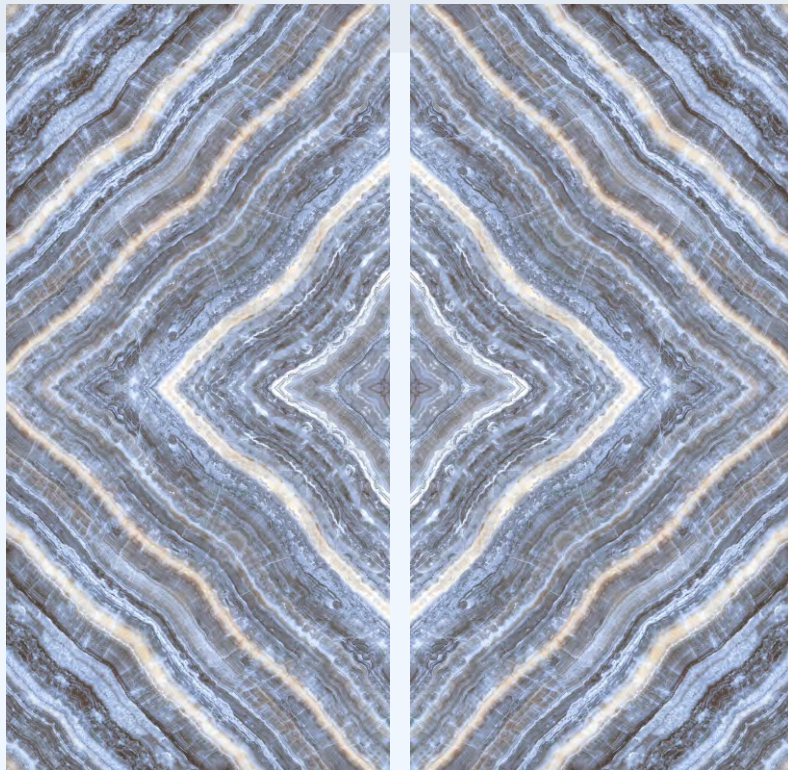

OPIANI BLUE

FINISH
GLOSSY

SIZE
600x1200mm

Scan for Virtual

[← BACK TO INDEX](#)

OXYDO BLUE

**FINISH
GLOSSY**

**SIZE
600x1200mm**