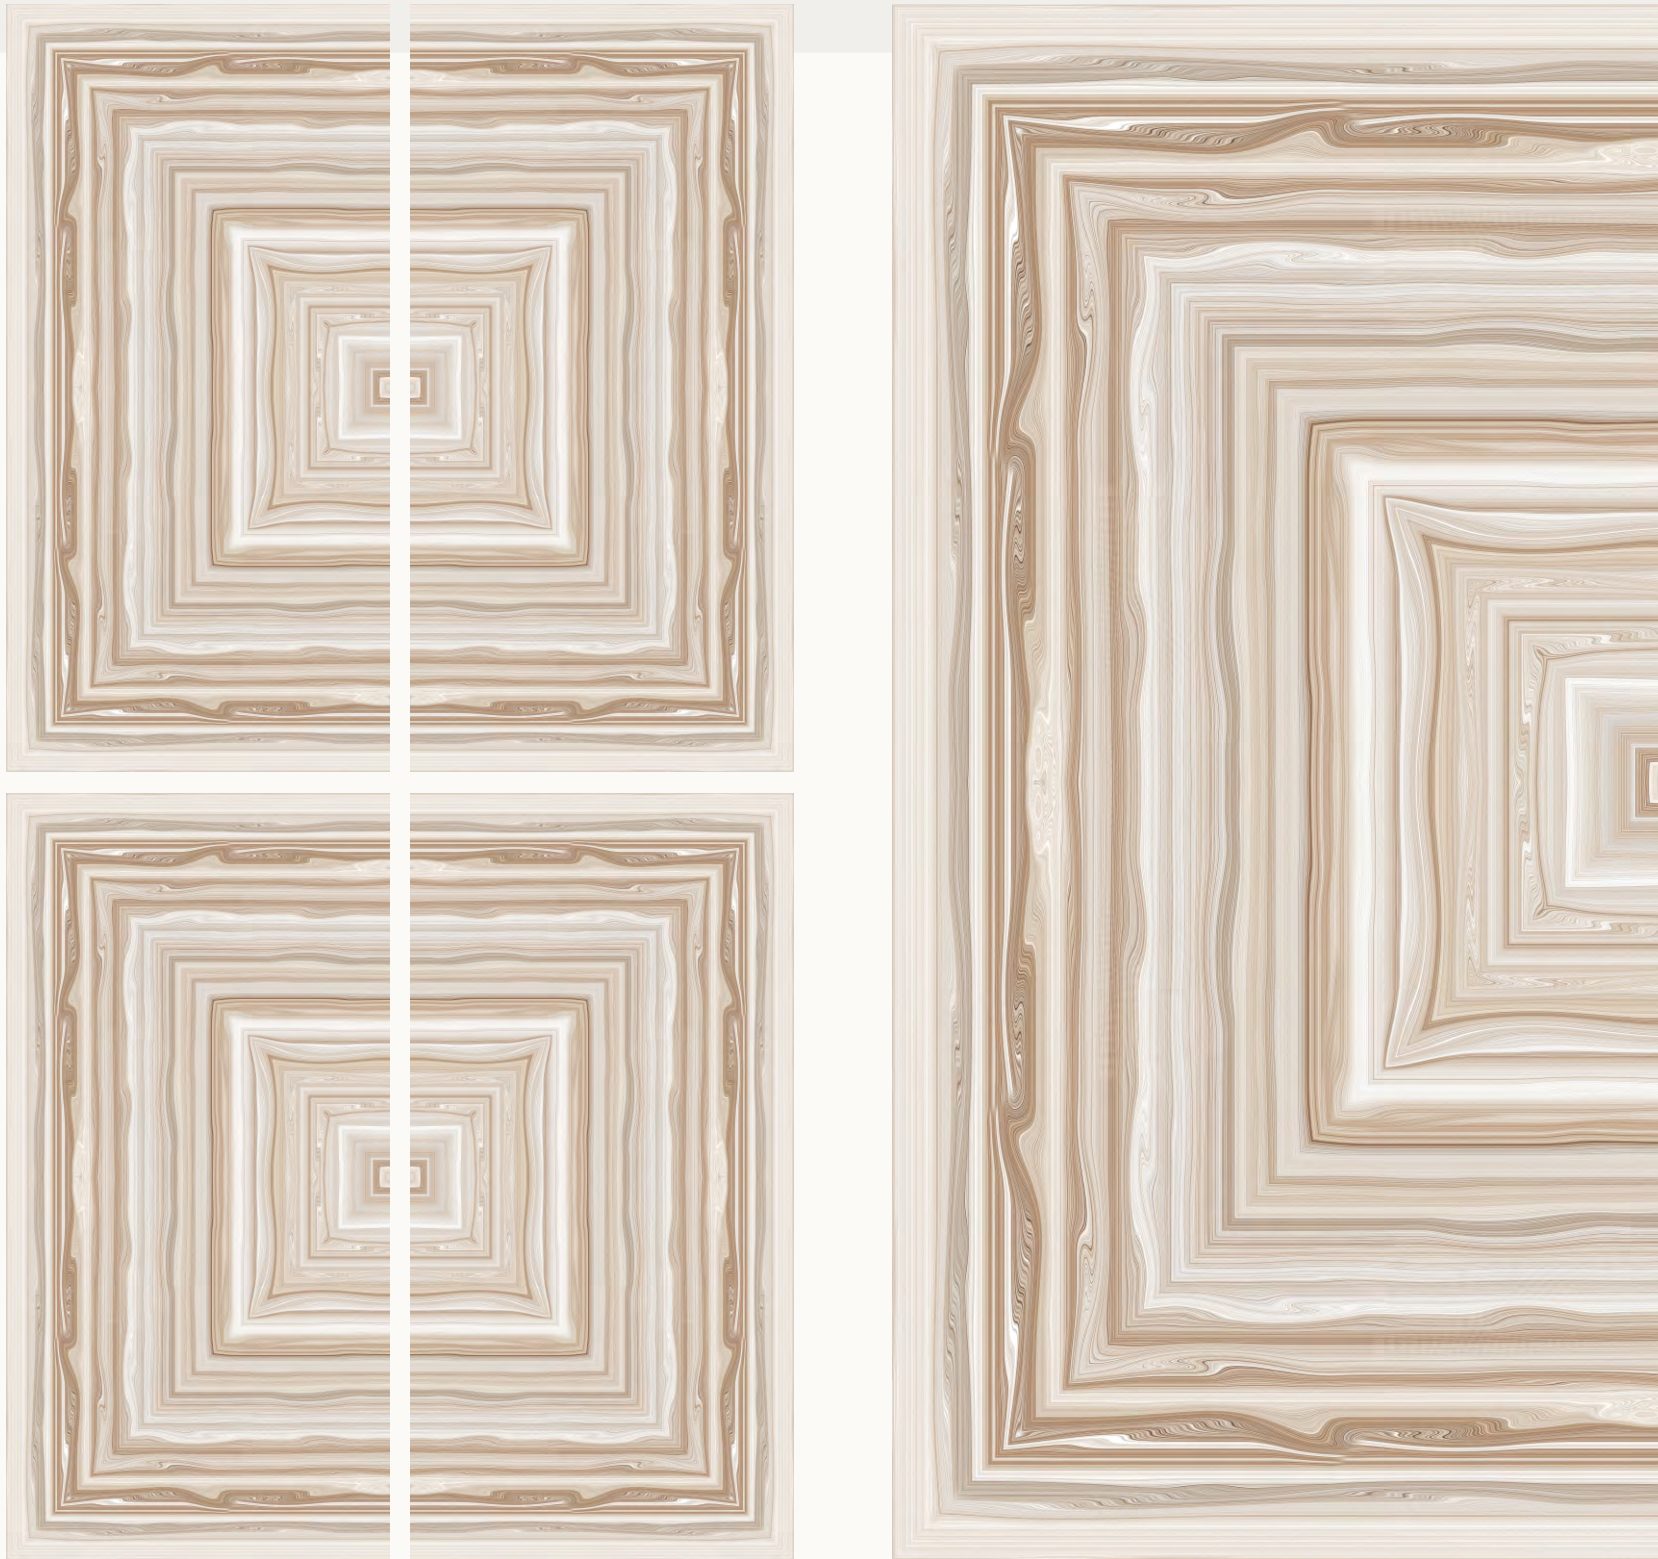

Scan for Virtual

[← BACK TO INDEX](#)

BETRIX BLACK

FINISH
GLOSSY

SIZE
600x1200mm

Scan for Virtual

BHAPAS BROWN

FINISH
GLOSSY