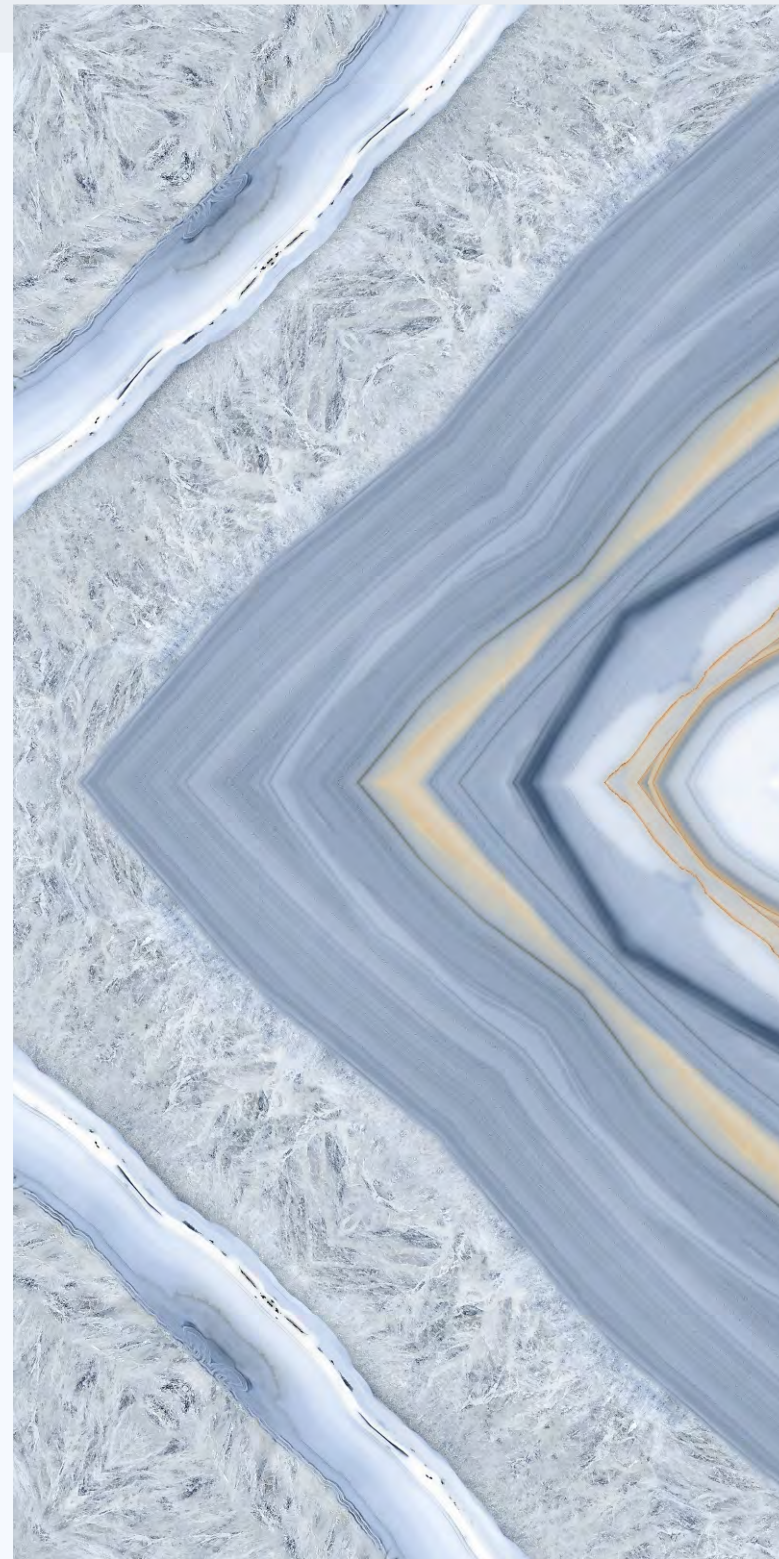

FINISH
GLOSSY

SIZE
600x1200mm

Scan for Virtual

[← BACK TO INDEX](#)

ZESTER BLUE

FINISH
GLOSSY

SIZE
600x1200mm

Scan for Virtual