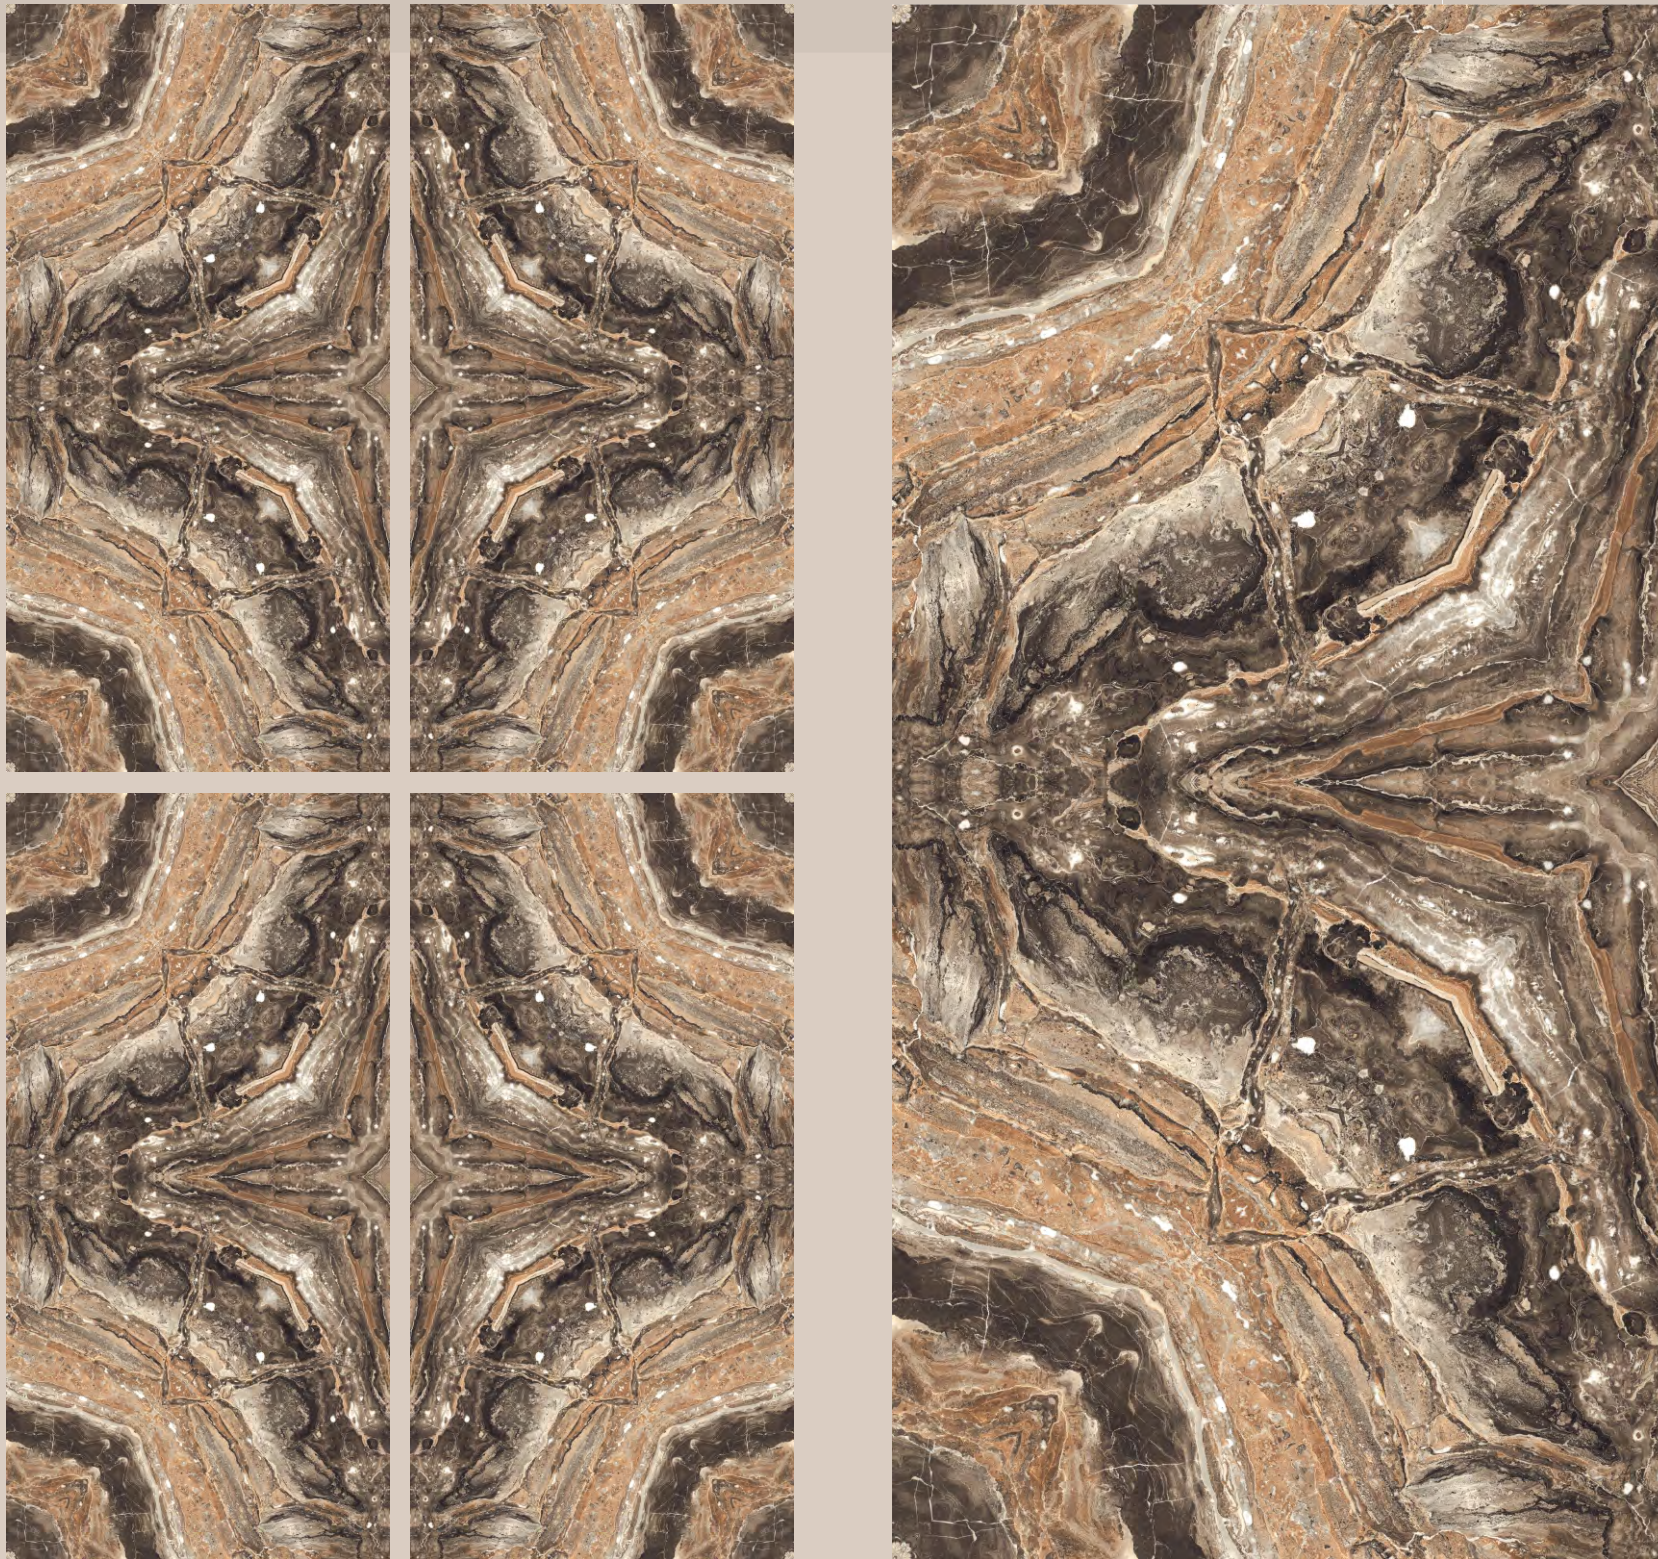

LAVA GOLD

FINISH
GLOSSY

SIZE
600x1200mm

Scan for Virtual

[← BACK TO INDEX](#)