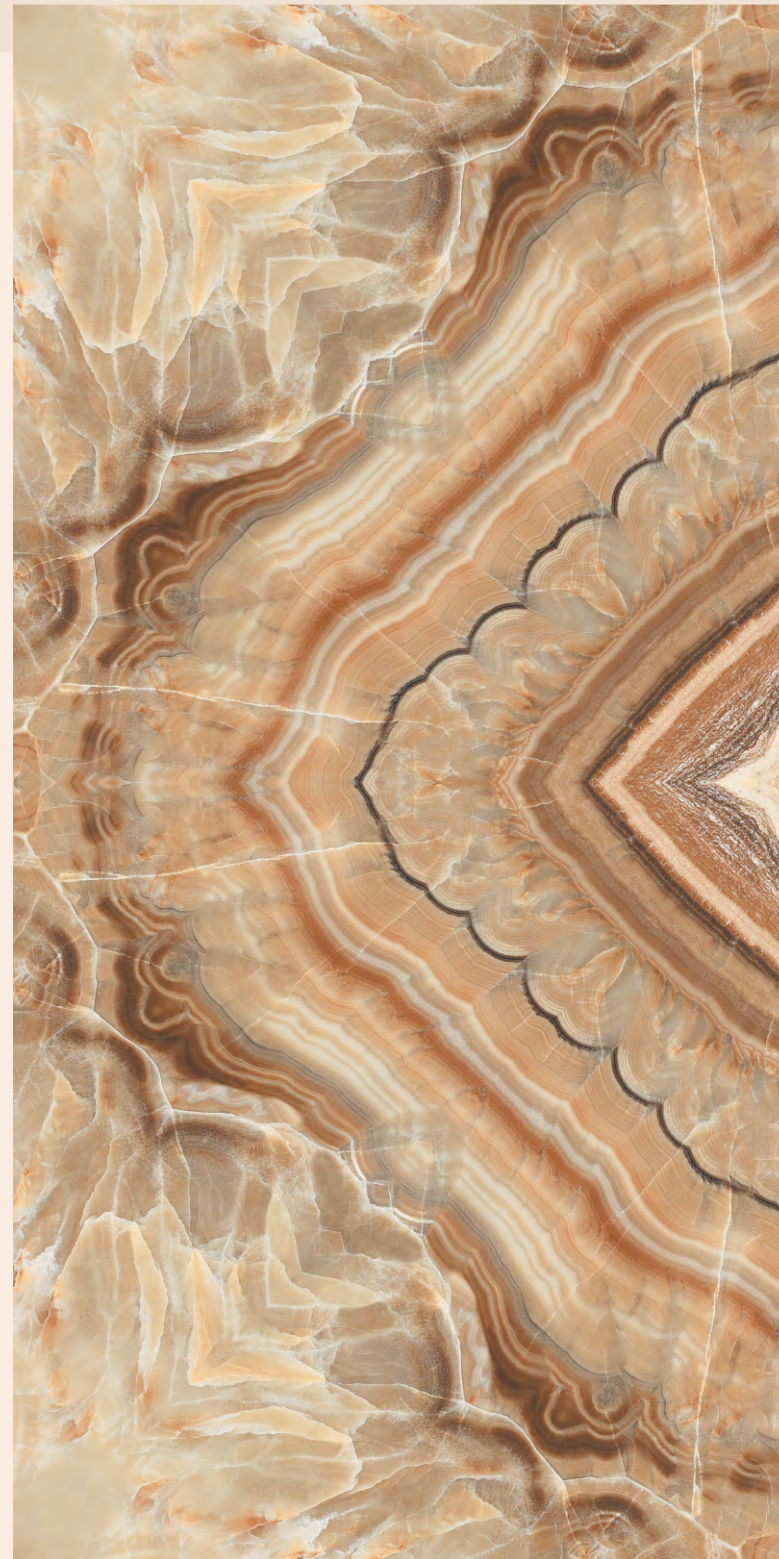

MISTRY BROWN

FINISH
GLOSSY

SIZE
600x1200mm

Scan for Virtual

[← BACK TO INDEX](#)