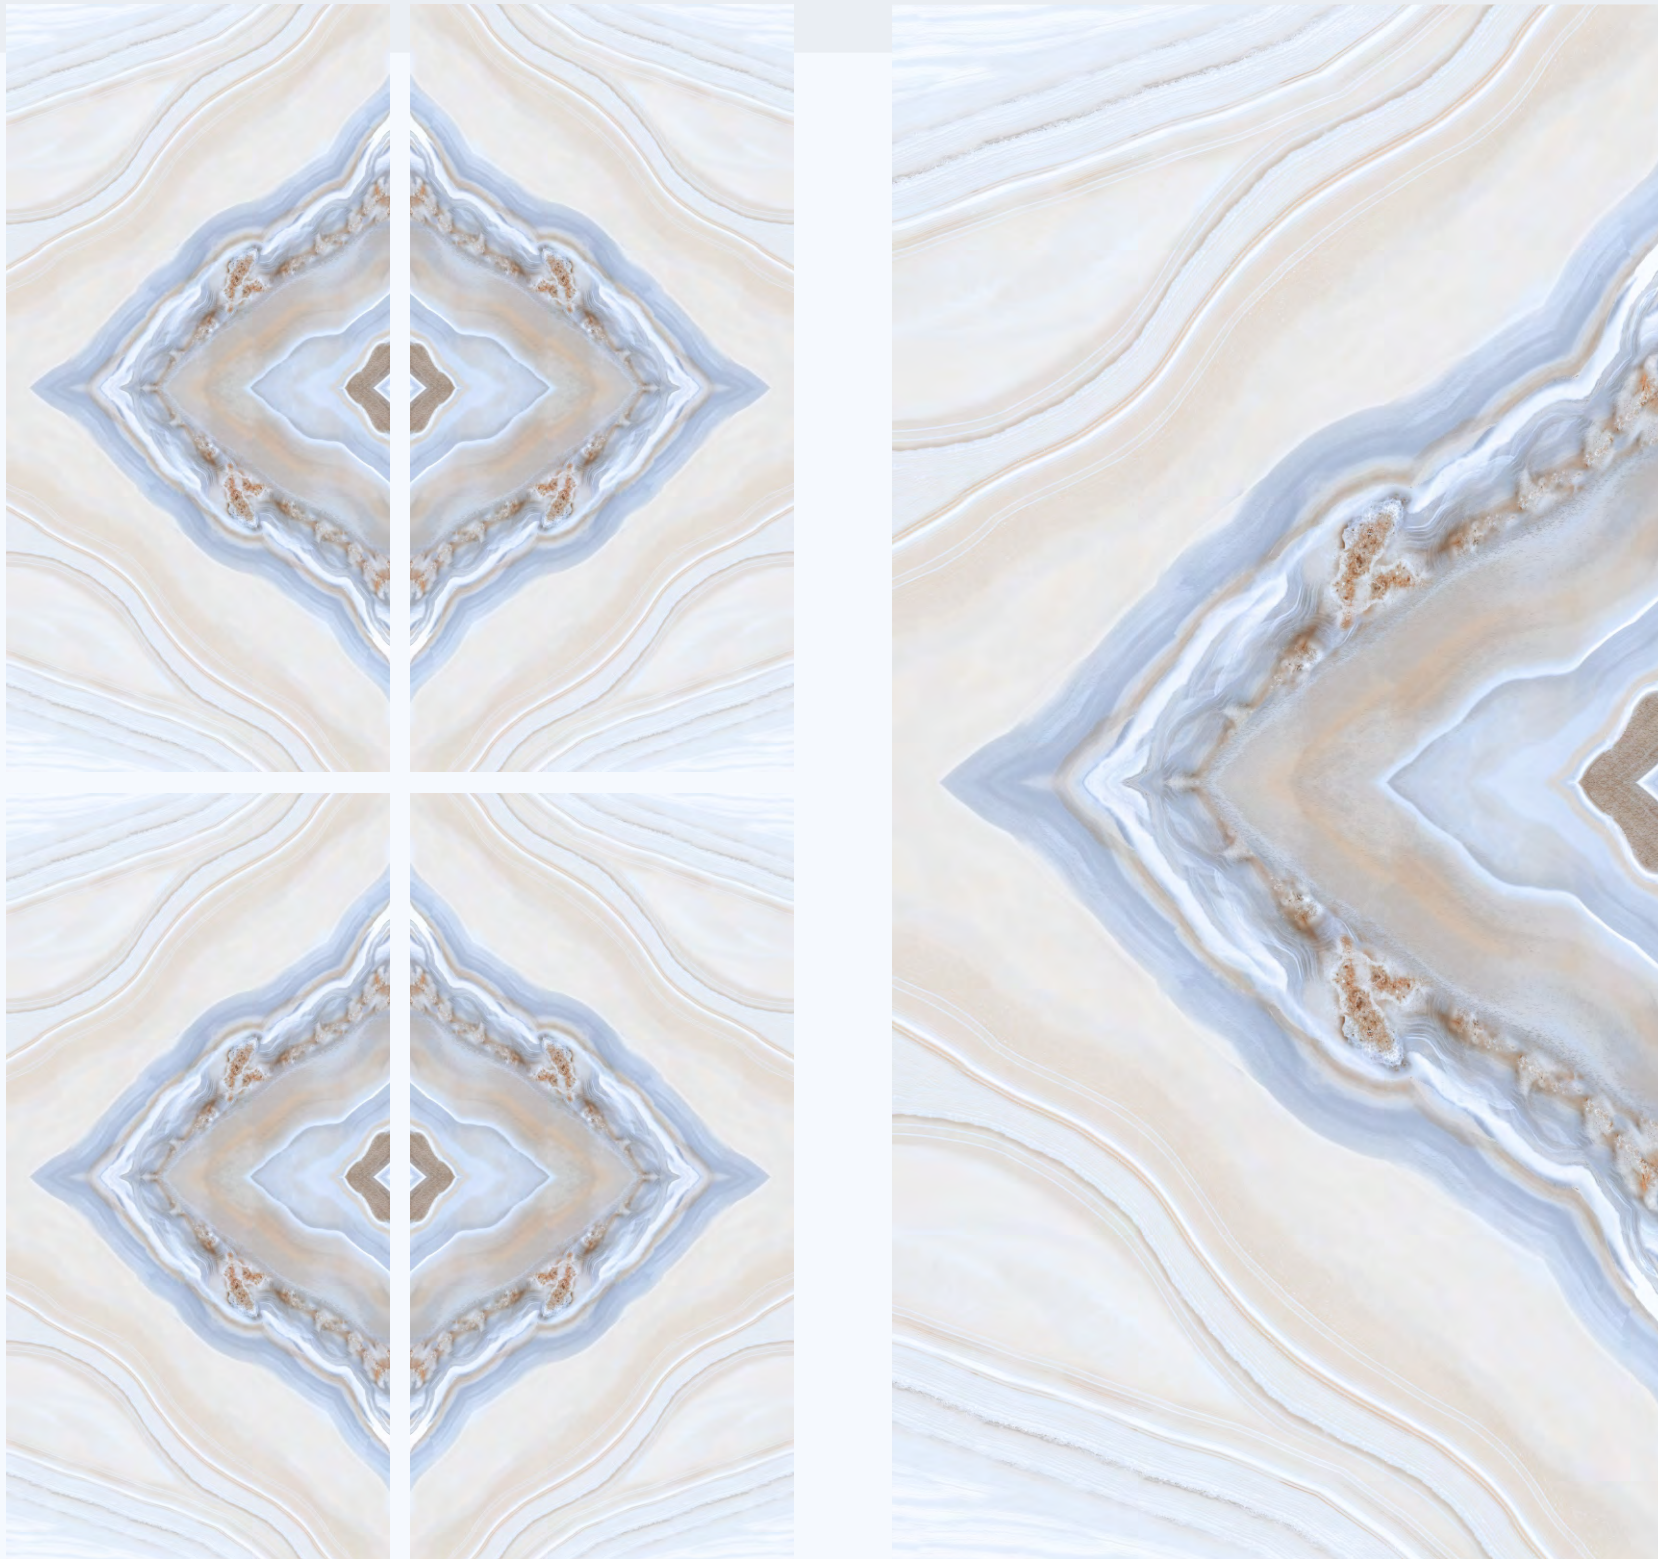

SIZE
600x1200mm

Scan for Virtual

 **BACK TO INDEX**

RIO OCEAN

FINISH
GLOSSY

SIZE
600x1200mm

Scan for Virtual

 **BACK TO INDEX**