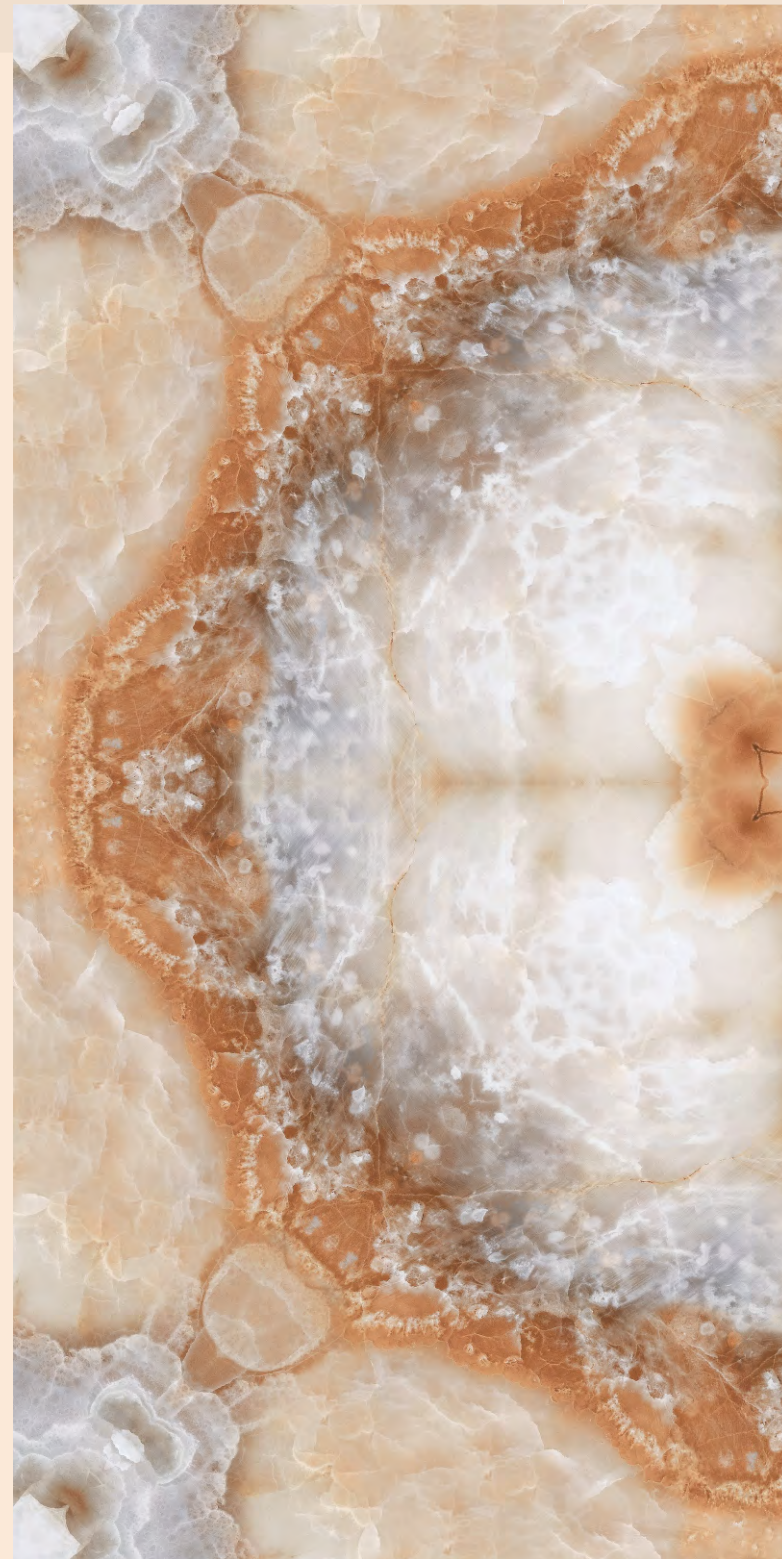

FINISH
GLOSSY

SIZE
600x1200mm

Scan for Virtual

[← BACK TO INDEX](#)

LASA BROWN

FINISH
GLOSSY

SIZE
600x1200mm

Scan for Virtual