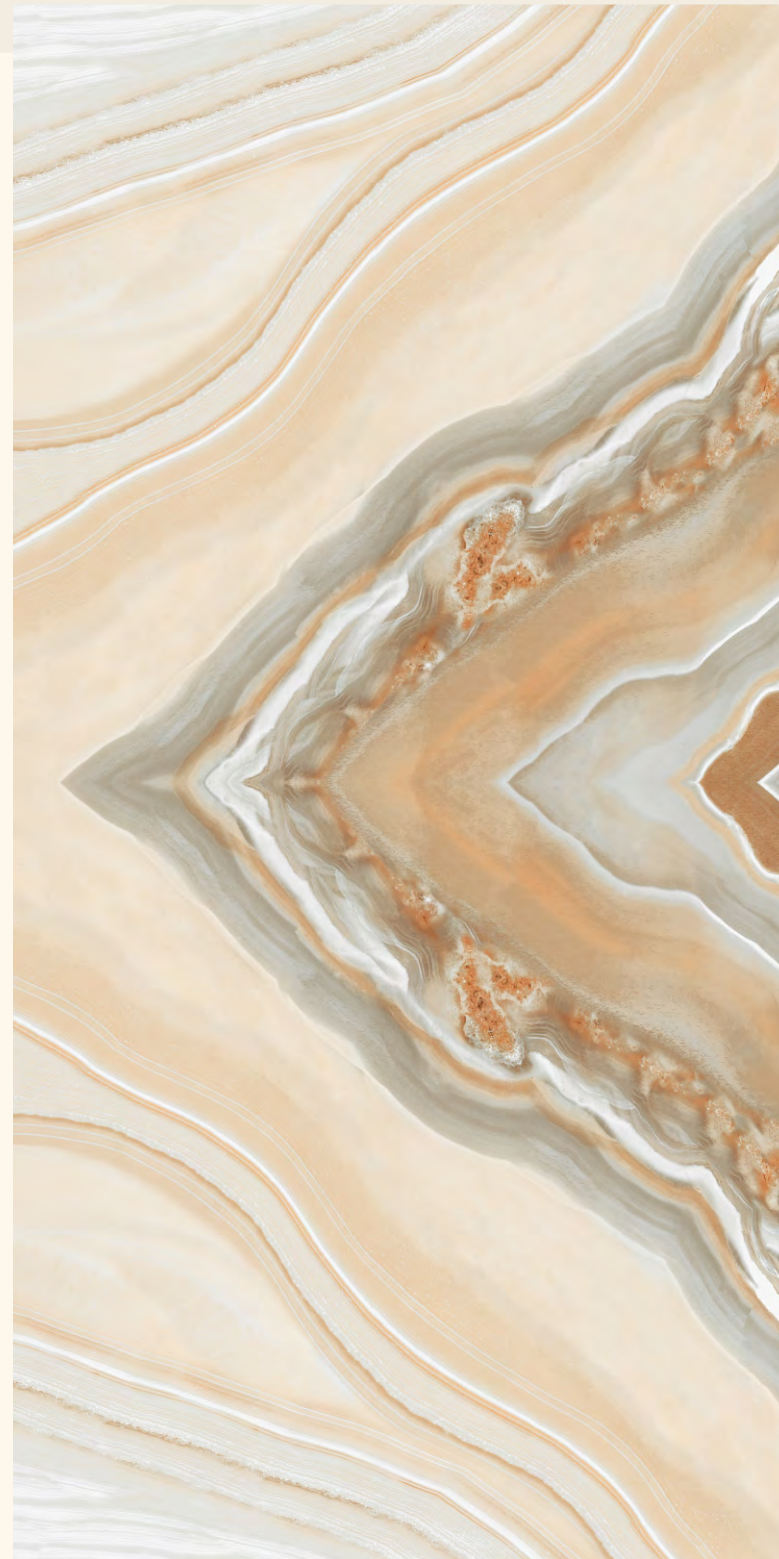

RIVER GREY

**FINISH
GLOSSY**

**SIZE
600x1200mm**

Scan for Virtual

Sun and Snow
STONE ARCHITECTURE

RIVER PINE

**FINISH
GLOSSY**

**SIZE
600x1200mm**