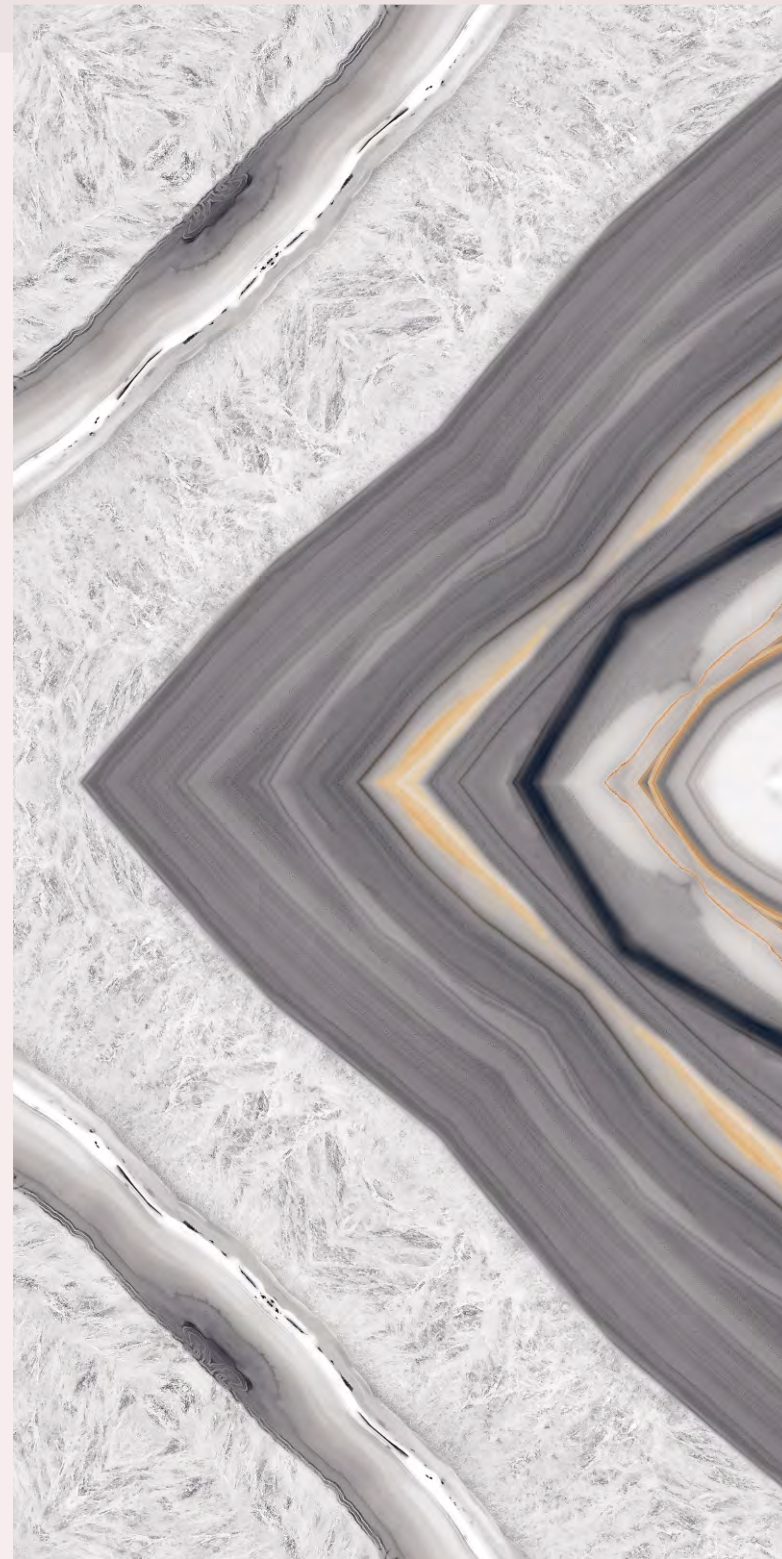

ZESTER GREY

FINISH
GLOSSY

SIZE
600x1200mm

Scan for Virtual

BACK TO INDEX