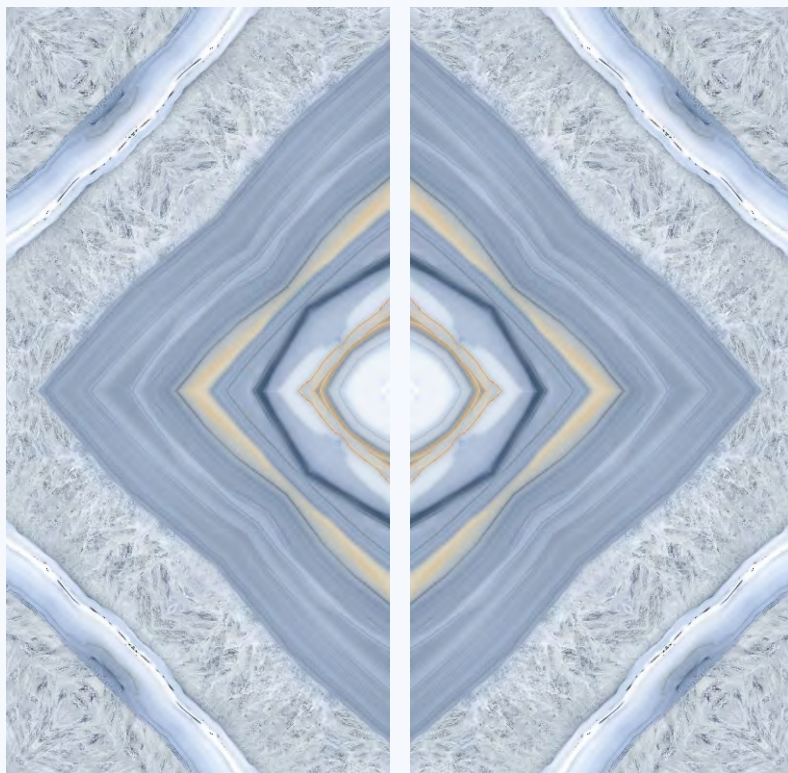

FINISH
GLOSSY

SIZE
600x1200mm

Scan for Virtual

[← BACK TO INDEX](#)

ZESTER BLUE

FINISH
GLOSSY

SIZE
600x1200mm

Scan for Virtual