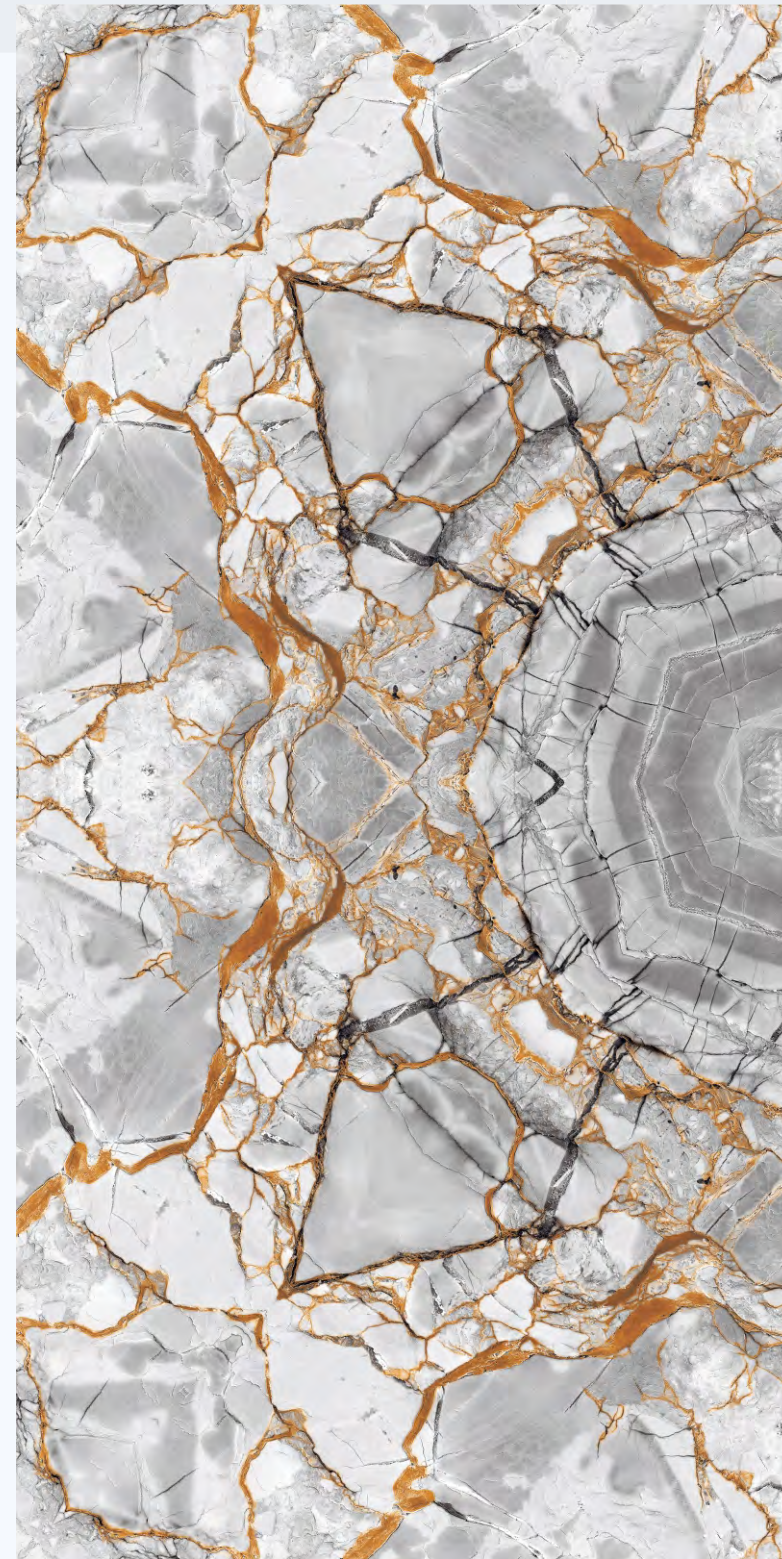

VOLTAGE GREY

**FINISH
GLOSSY**

**SIZE
600x1200mm**

Scan for Virtual

[← BACK TO INDEX](#)