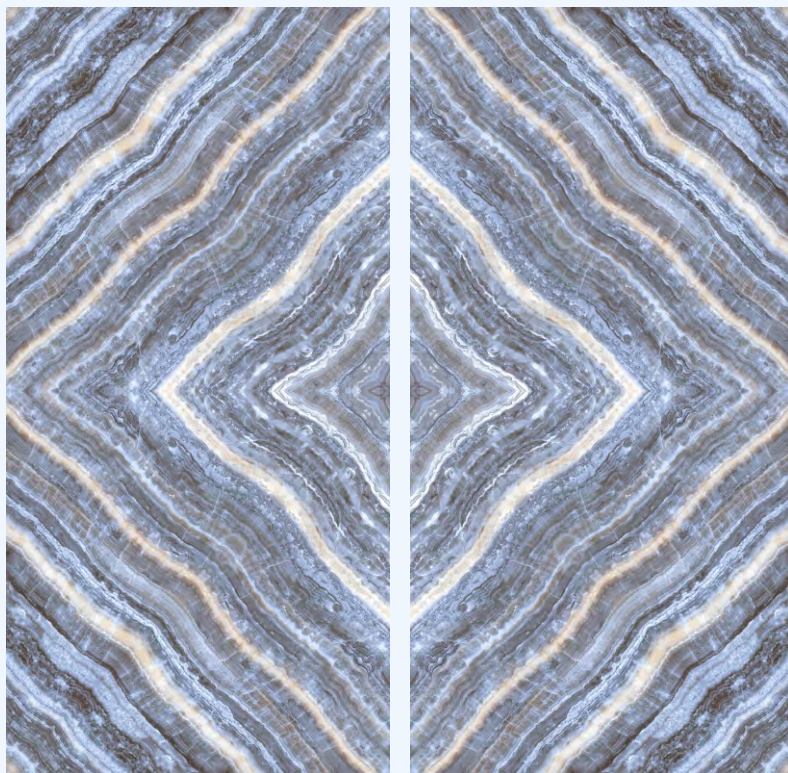

OPIANI BLUE

FINISH
GLOSSY

SIZE
600x1200mm

Scan for Virtual

[← BACK TO INDEX](#)

OXYDO BLUE

**FINISH
GLOSSY**

**SIZE
600x1200mm**