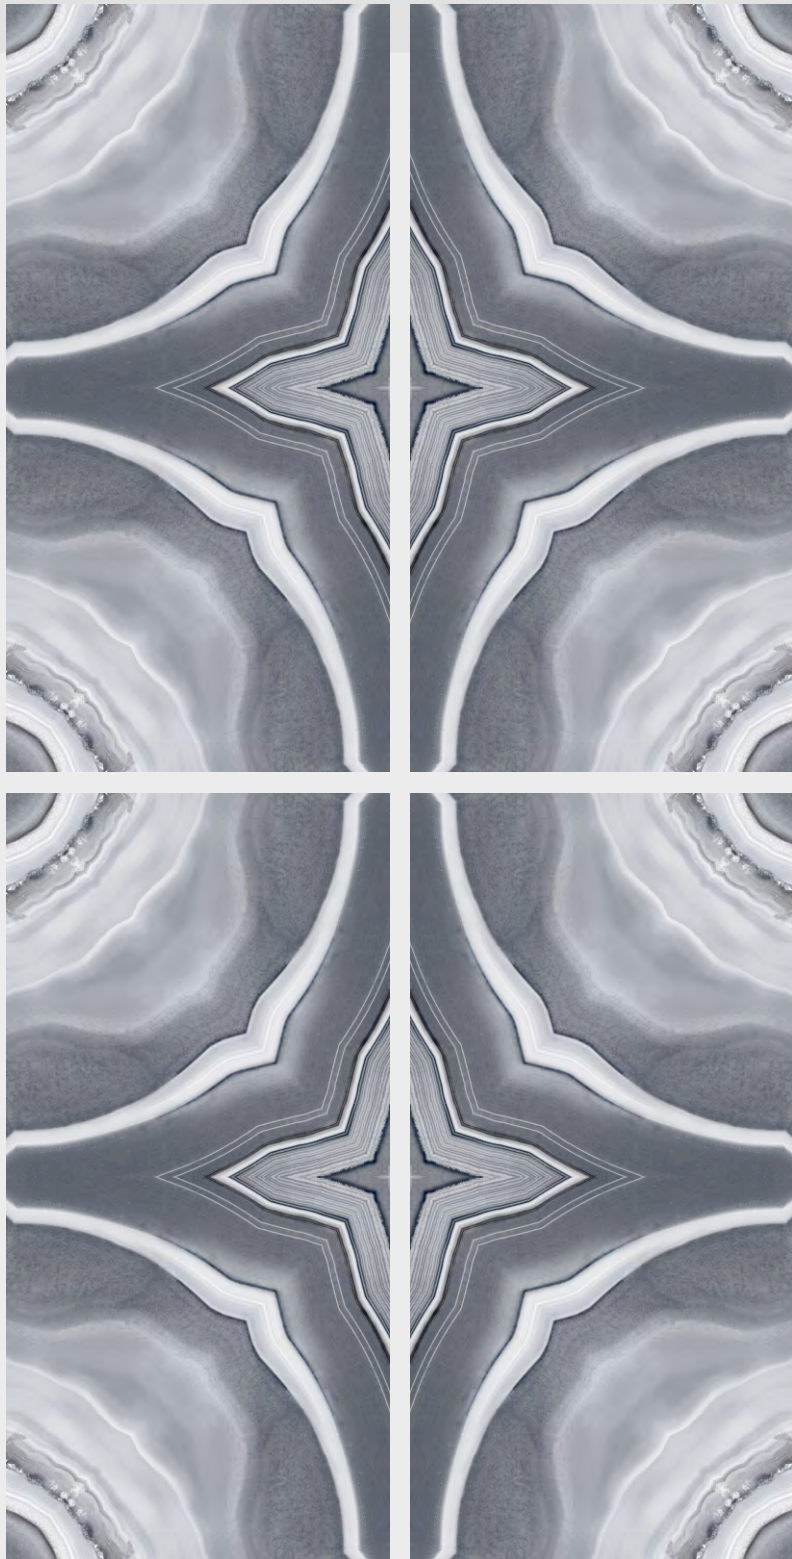

FLIPO **BEIGE**

FINISH
GLOSSY

SIZE
600x1200mm

Scan for Virtual

[← BACK TO INDEX](#)

FLIPO BLACK

FINISH
GLOSSY

SIZE
600x1200mm