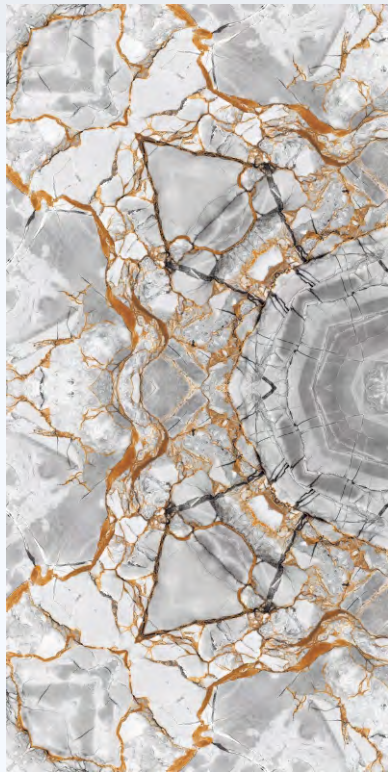

VOLTAGE GREY

**FINISH
GLOSSY**

**SIZE
600x1200mm**

Scan for Virtual

[← BACK TO INDEX](#)