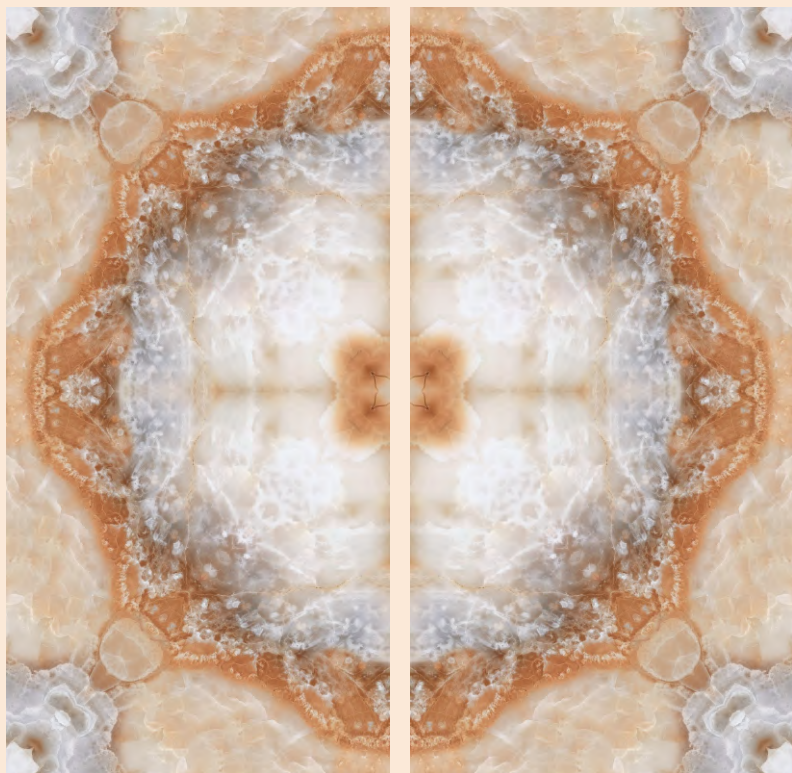

FINISH
GLOSSY

SIZE
600x1200mm

Scan for Virtual

[← BACK TO INDEX](#)

LASA BROWN

FINISH
GLOSSY

SIZE
600x1200mm

Scan for Virtual