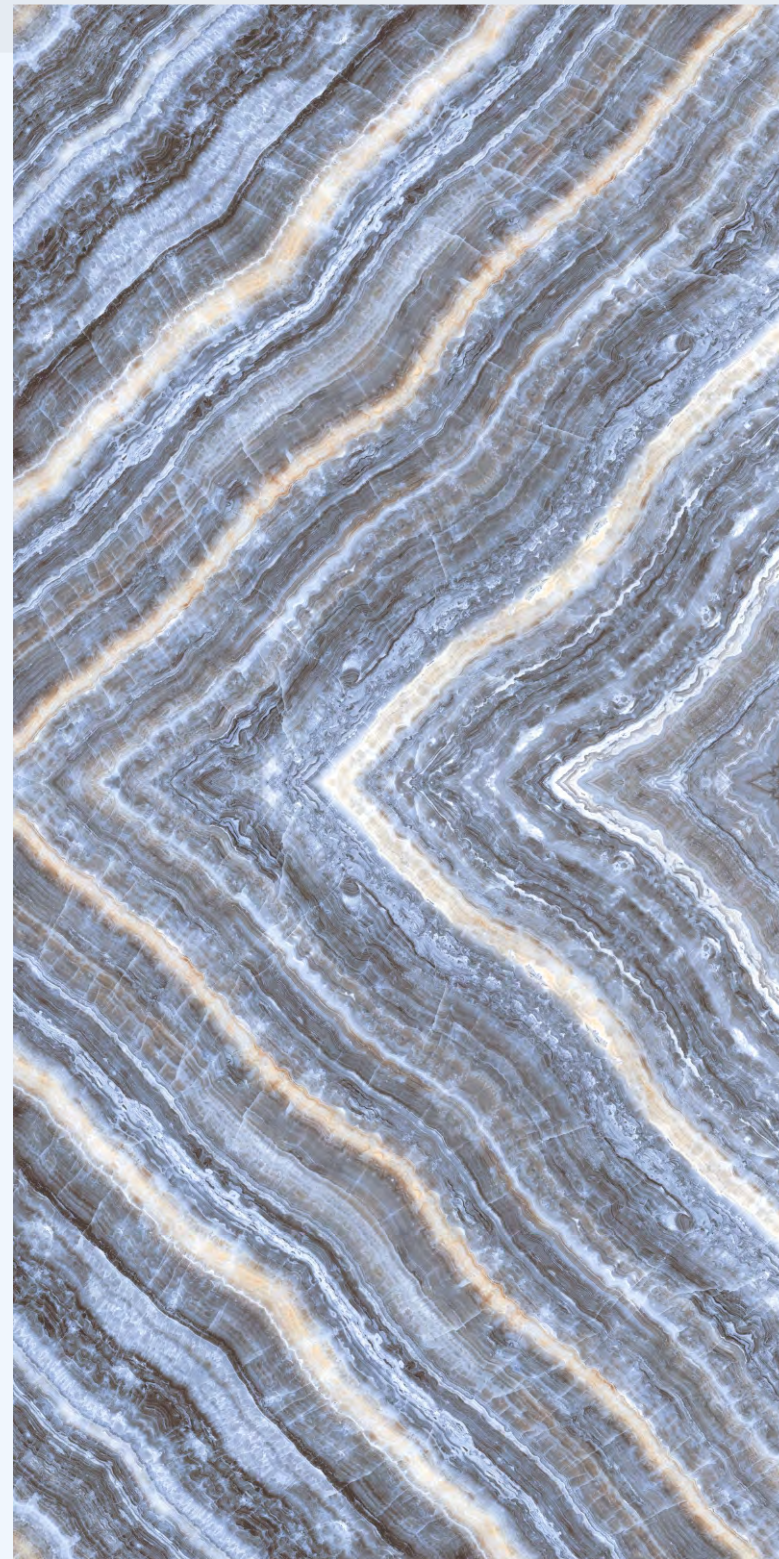

OPIANI BLUE

FINISH
GLOSSY

SIZE
600x1200mm

Scan for Virtual

[← BACK TO INDEX](#)

OXYDO BLUE

**FINISH
GLOSSY**

**SIZE
600x1200mm**