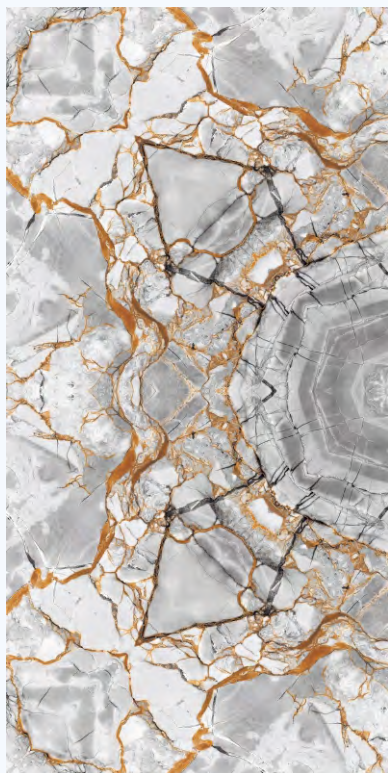

VOLTAGE GREY

**FINISH
GLOSSY**

**SIZE
600x1200mm**

Scan for Virtual

[← BACK TO INDEX](#)