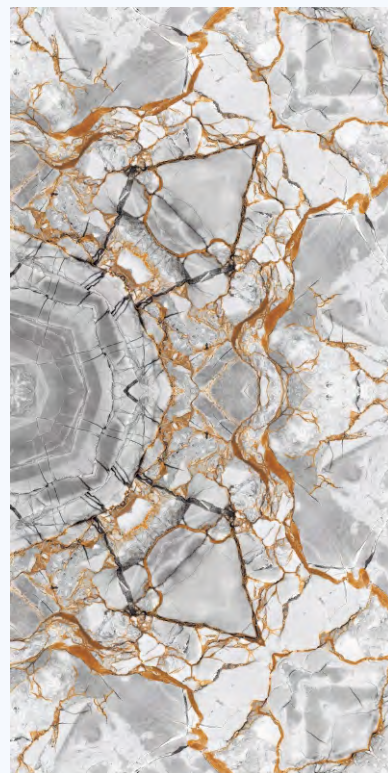

VOLTAGE GREY

**FINISH
GLOSSY**

**SIZE
600x1200mm**

Scan for Virtual

[← BACK TO INDEX](#)